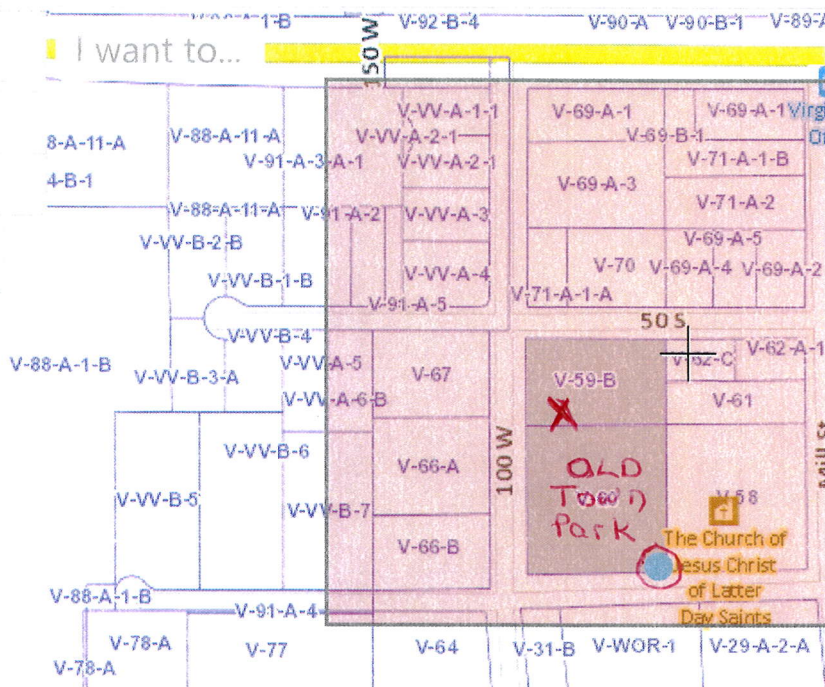

Print Map

Select Layout

8.5 x 11 Landscape

Output Format

Pdf

Resolution

96 dpi

Map Scale

Current Scale - 1: 2257

Title

Notes

Lock print preview with map

Print

Cancel

Red X is current Posting Location!
 Blue ● is where we hope to put the new Outgoing Mail Drop Box with a new Kiosk/Bulletin Board next to it as our New Posting Location to replace the Post office.

Town Offices

Print Map

Basemaps

0 150 300ft